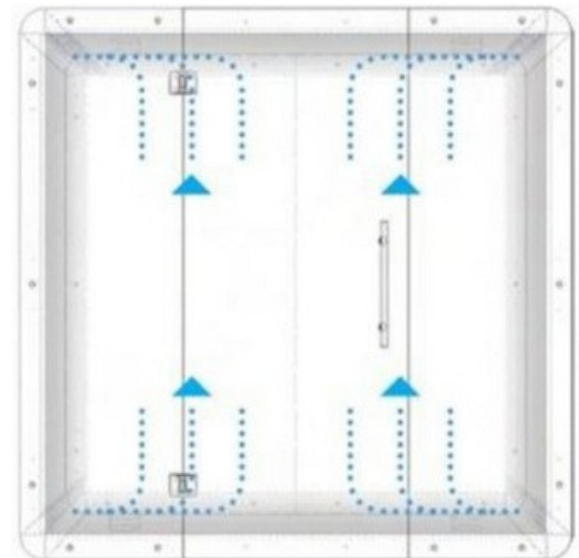

Glass
10mm clear tempered
Door - H: 88" x W: 32"
Rear Panels - H: 88" x W: 44"
Front Side Panels - H: 88" x W: 28"

Acoustics
NIC rating of 36 dB certified
Noise cancellation technology

Air Exchange
100 complete air changes per hour

Data Center
UL approved
1 USB A port, 1 USB C port
2 Simplex outlets
Motion detector (controls light & fan)

Light
12V LED light bar with magnet
570mm/pcs super light bar, 3500K, 12VDC

Sprinkler Pre-engineered knockout hole for 3rd party sprinkler installation

Power Cord
10ft cord 120V/15Amp

Reversible Door
Fully interchangeable left or right opening

Worktop
White or Black laminate wood worktop
D shape L: 31" x W:24"
Installed at an optimum height of 28"

Felt
Interior sound absorption panels
60% recyclable

Options
Seismic bracing
One touch LCD control panel
LCD TV mount bracing
White glass board - W: 34" x L: 30"
Personalized company branding
Ethernet ports
Bluetooth speaker
Frosted film glass
External fire extinguisher unit
Door lock
Occupancy lights